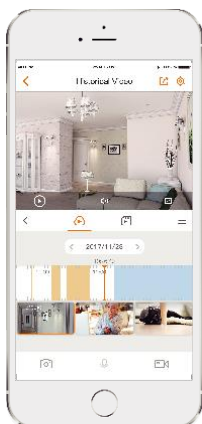

Wi-Fi Connection

IEEE802.11b/g/n(2.4GHz)

Stay close with what you care

With Cloud service, you will have access to what you care as long as Internet is available. You can record daily or motion videos on Cloud and play back anytime anywhere.